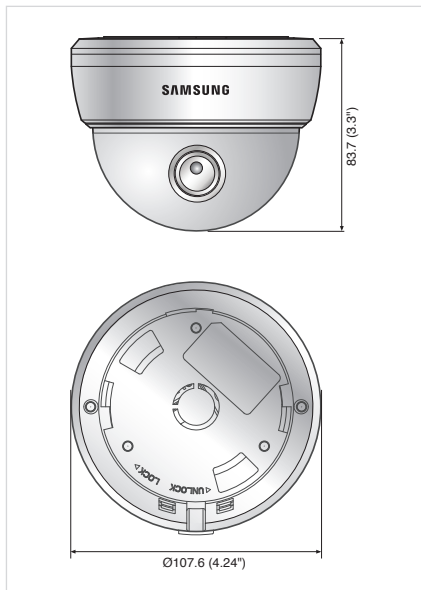

Dimensions

Unit : mm (inch)

The Eco mark represents Samsung Techwin's will to create environment-friendly products, and indicates that the product satisfies the EU RoHS Directive.

Design and specifications are subject to change without notice.

SAMSUNG TECHWIN CO., LTD.

701, Sampyeong-dong, Bundang-gu, Seongnam-si, Gyeonggi-do Korea 463-400
Tel : +82-70-7147-8741~8749, 8752~8760 Fax : +82-31-8018-3745
www.samsungsecurity.com www.samsungcctv.com

SAMSUNG TECHWIN AMERICA Inc.

SAMSUNG TECHWIN EUROPE LTD.

■ DISTRIBUTED BY